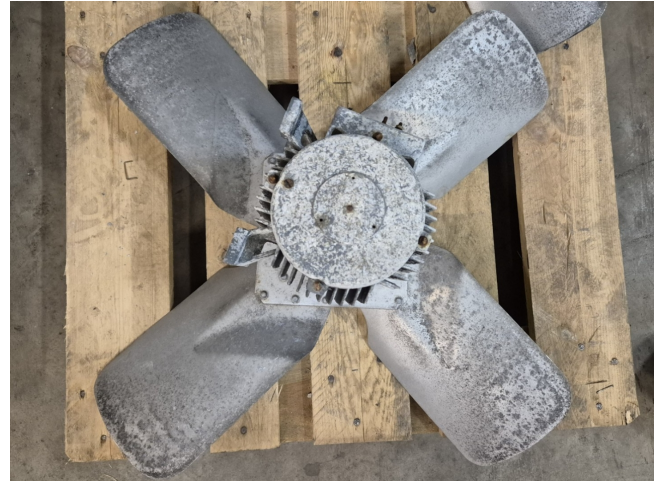

ATB AT 90S/6B-12

Specifications

Merk	ATB
Type	AT 90S/6B-12
Diameter Ø (mm)	760
Vermogen (kW)	0,75
Snelheid (tpm)	930
Size & Weight	760x760x330 mm (LxWxH)
Stock	8

Description

Used ATB AT 90S/6B-12

Gebruikte ATB AT 90S/6B-12 ventilator met de volgende specificaties: 50 Hz - 0,75 kW - 930 RPM - diameter 760 mm.